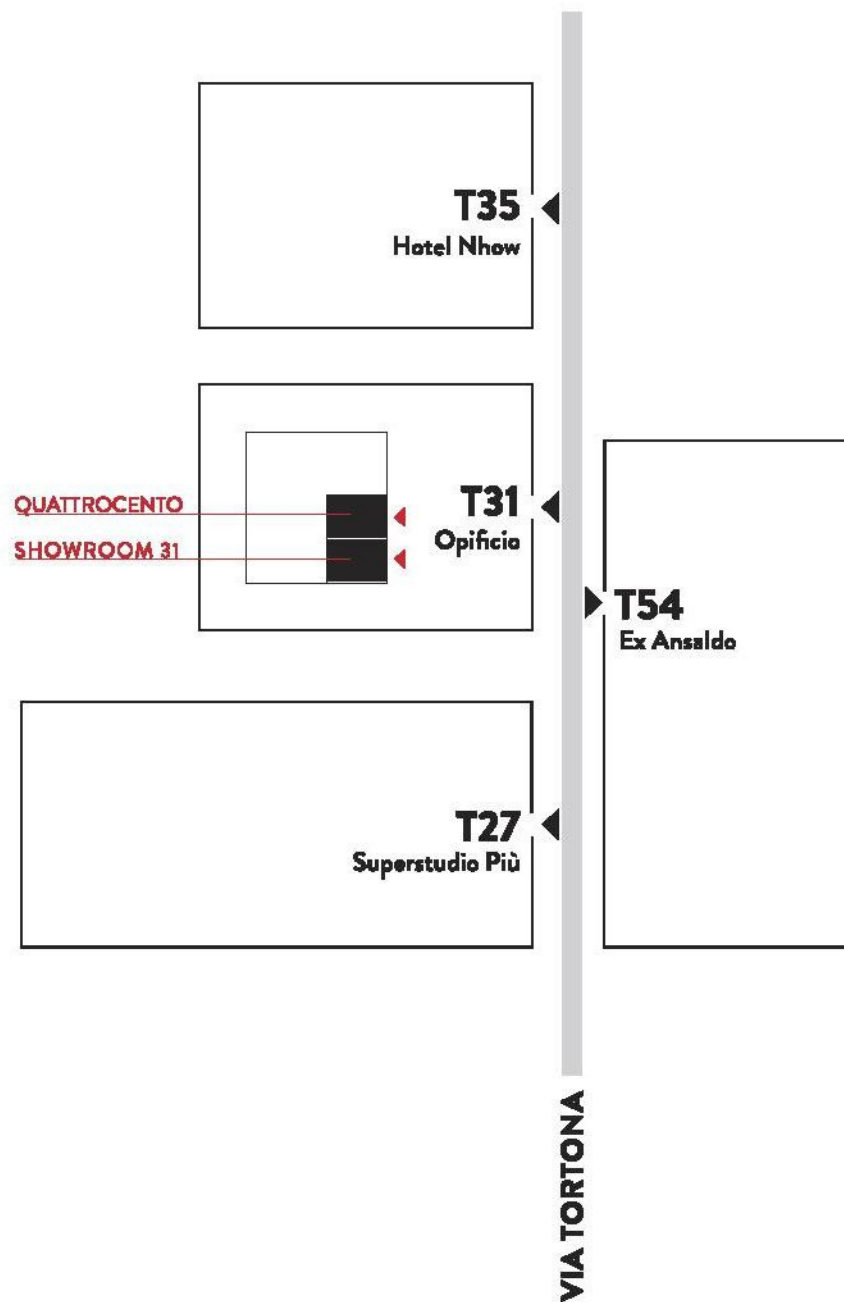

LaBelle

Made in Italy

WHITE[®]
MILANO

FEBRUARY 22-25, 2019
women's collections + accessories
fw/19-20

LOCATIONS
via Tortona 31 | Milano

Stand 22

LE LOCATIONS

WHITE[®]
MILANO

TORTONA 31
QUATTROCENTO

· DAILY LOOSE ·

LAYOUT